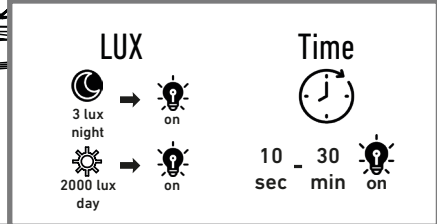

continuous light mode:

2x OFF/ON →
on [6h]
[<3s]

return to sensor mode:

1x OFF/ON →
[<0,3s]