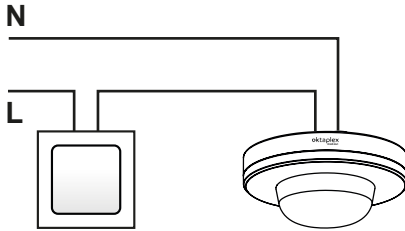

Master-Slave

i max. Load
2000W 
1000W 

Master-Master

SETTINGS

i

ON MODE 

continuous light mode:

2x OFF/ON → 
 on [6h]
 [<3s]