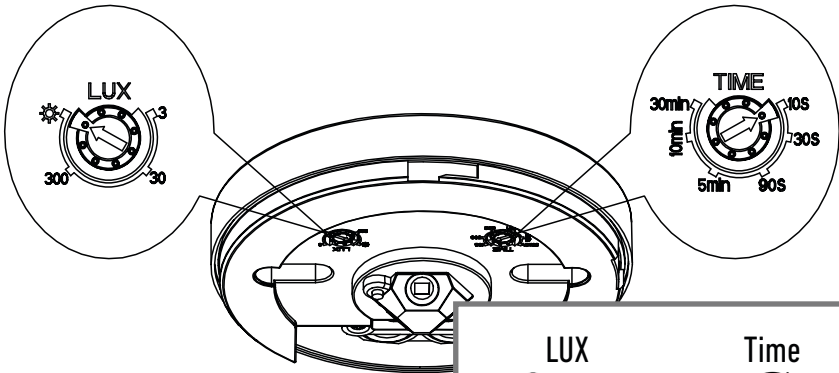

continuous light mode:

2x OFF/ON →
on [6h]
[<3s]

return to sensor mode:

1x OFF/ON →
[<0,3s]