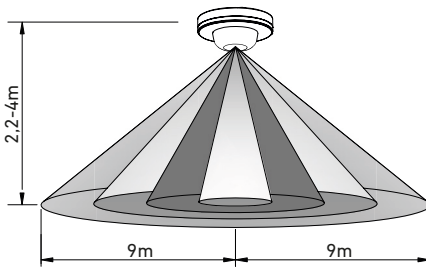

continuous light mode:

2x OFF/ON →
on [6h]
[<3s]

return to sensor mode:

1x OFF/ON →
[<0,3s]