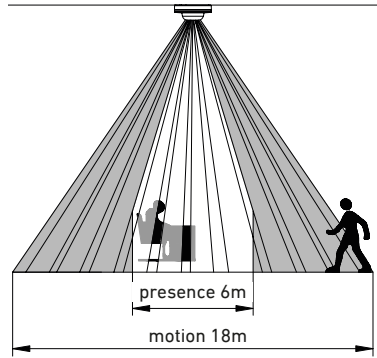

continuous light mode:

2x OFF/ON →
on [6h]
[<3s]

return to sensor mode:

1x OFF/ON →
[<0,3s]