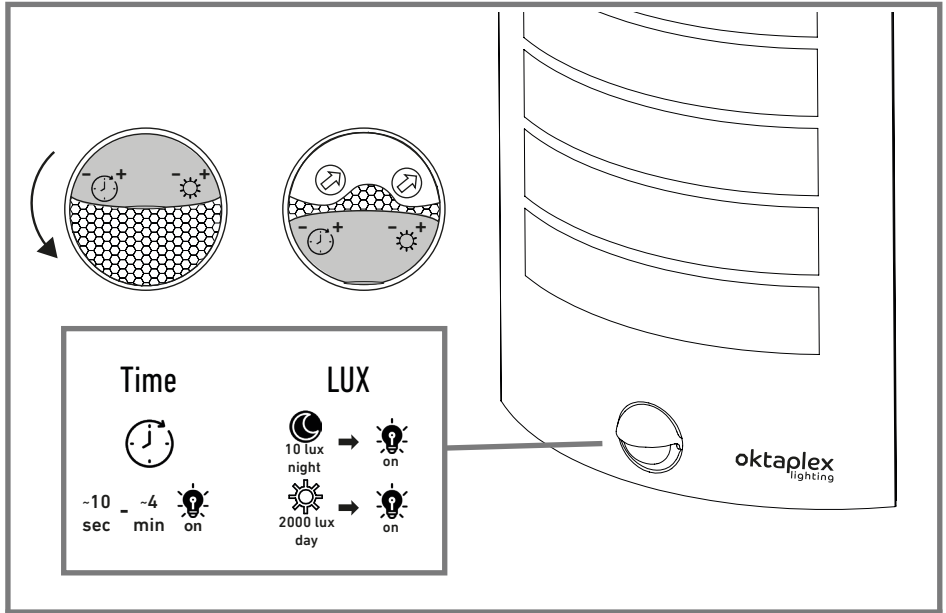

SETTINGS

WhatsApp