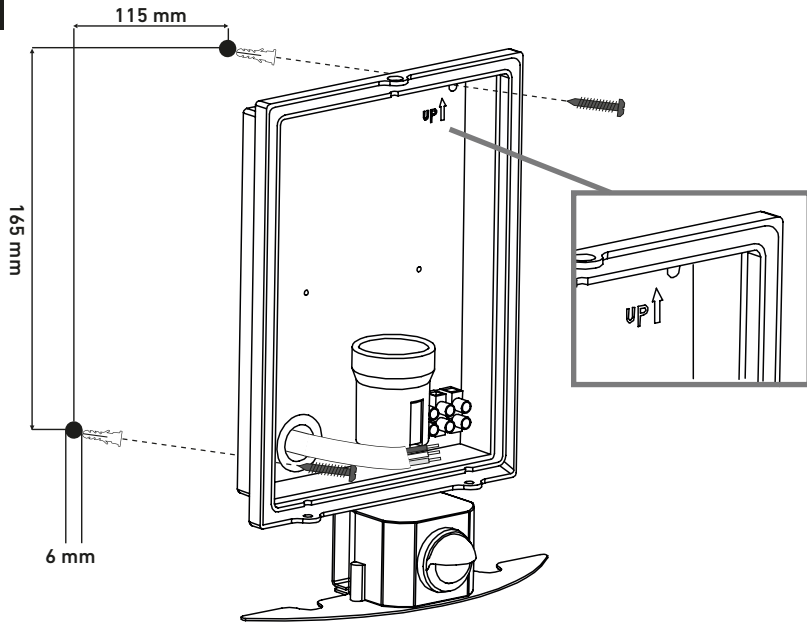

INSTALLATION

4