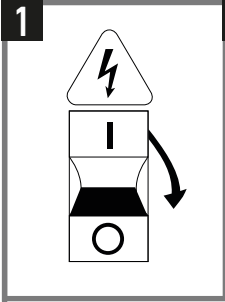

-20°C - +40°C

INSTALLATION

INSTALLATION

4

5

i

⚡ AC 230V
↑ IN

This diagram indicates the AC power input. A lightning bolt symbol is followed by 'AC 230V'. Below it, an upward-pointing arrow is labeled 'IN', indicating the direction of power input.