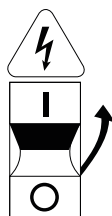

-20°C - +40°C

INSTALLATION

INSTALLATION

4

5

i

⚡ AC 230V
↑ IN

This diagram indicates the AC power input. A lightning bolt symbol is followed by 'AC 230V'. Below it, an upward-pointing arrow is labeled 'IN', indicating the direction of power input.

INSTALLATION

6

*not included
E27 max. 10W
Ø max. 60mm

INSTALLATION

7

8

9

SETTINGS