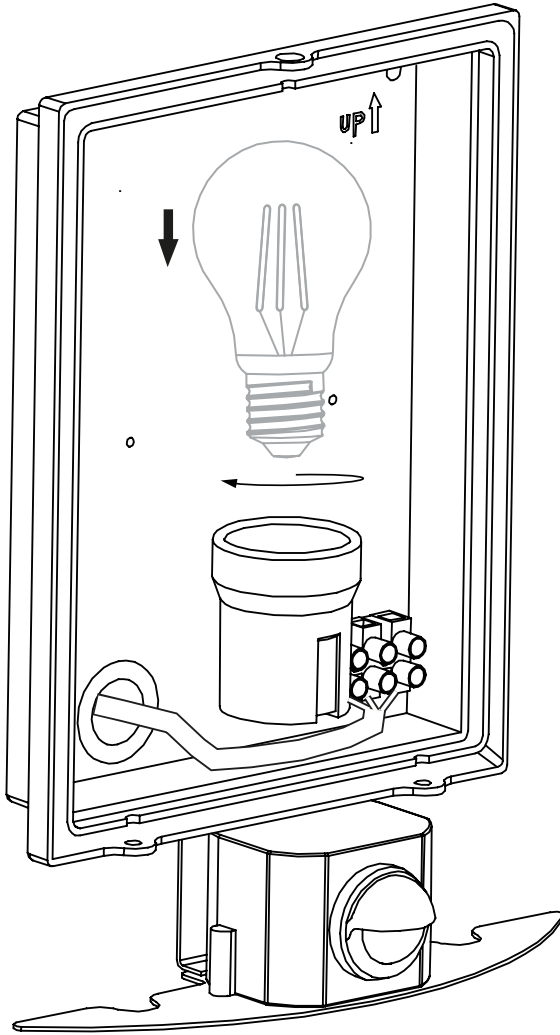

-20°C - +40°C

INSTALLATION

INSTALLATION

4

5

i

⚡ AC 230V
↑ IN

This diagram indicates the AC power input. A lightning bolt symbol is followed by 'AC 230V'. Below it, an upward-pointing arrow is labeled 'IN', indicating the direction of power input.

INSTALLATION

6

*not included
E27 max. 10W
Ø max. 60mm

INSTALLATION

7

8

9

SETTINGS