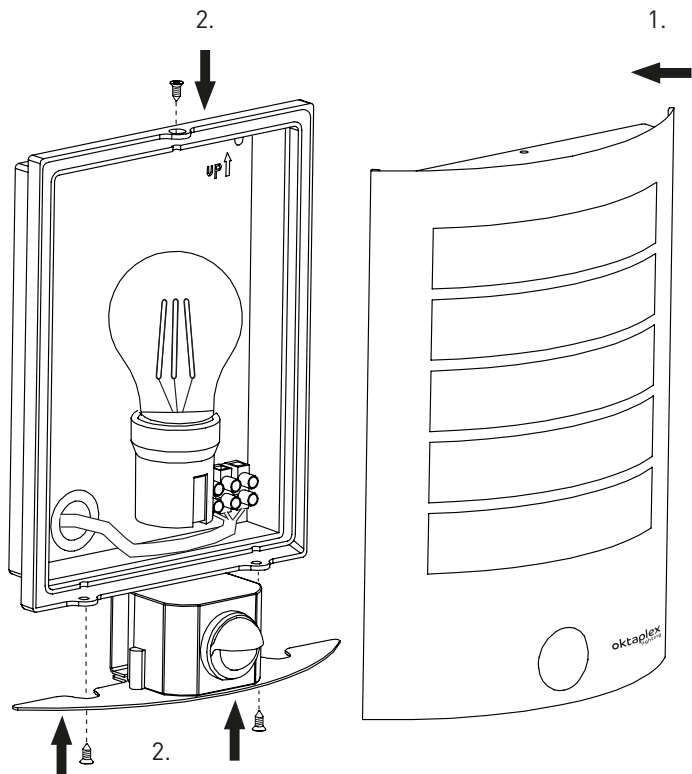

-20°C - +40°C

INSTALLATION

INSTALLATION

4

5

i

⚡ AC 230V
↑ IN

This diagram indicates the AC power input. A lightning bolt symbol is followed by 'AC 230V'. Below it, an upward-pointing arrow is labeled 'IN', indicating the direction of power input.

INSTALLATION

6

*not included
E27 max. 10W
Ø max. 60mm

INSTALLATION

7

8

9

SETTINGS