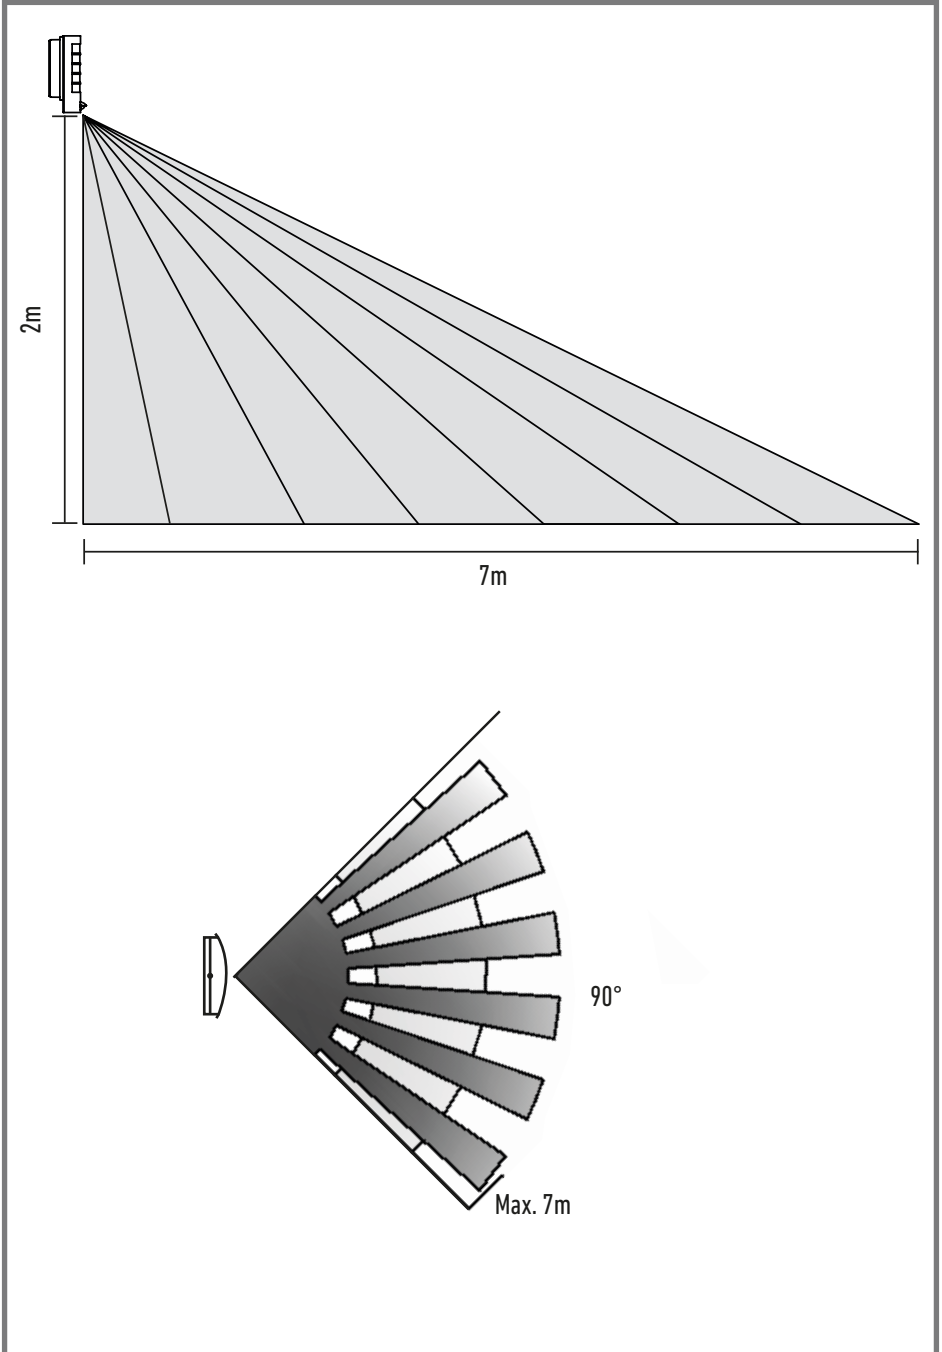

INSTALLATION

6

*not included
E27 max. 10W
Ø max. 60mm

INSTALLATION

7

8

9

SETTINGS