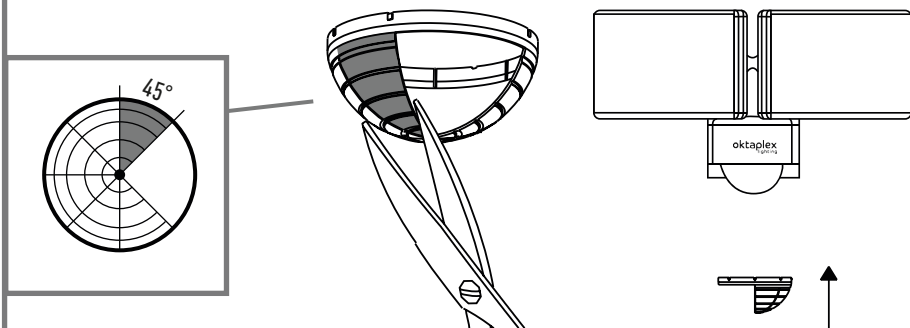

6

7

8

i

INSTALLATION

Master-Slave

Master-Sensor

Slave

Slave

i

max. Load
500 W

Master-Master

Master-Sensor

Master-Sensor

Master-Sensor

OPTIONAL - CALI CORNER