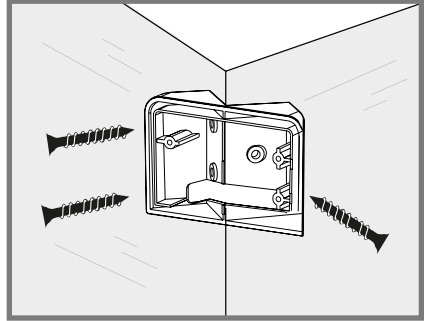

Slave

i

max. Load
500 W

Master-Master

Master-Sensor

Master-Sensor

Master-Sensor

OPTIONAL - CALI CORNER