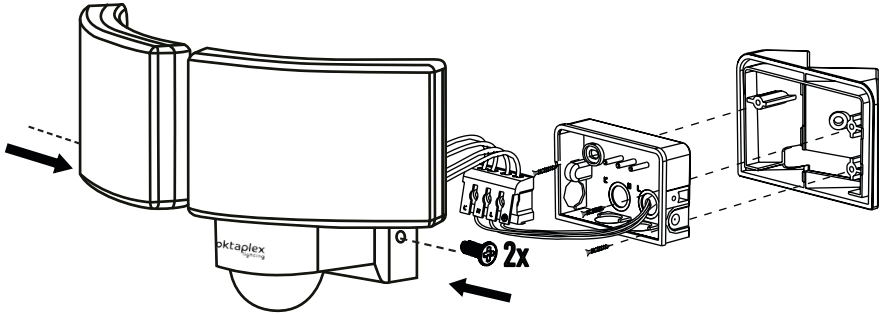

i Cali Corner
Art. No.: 17044
<https://oktaplex.de/produkt/cali-eckwandhalterung/>