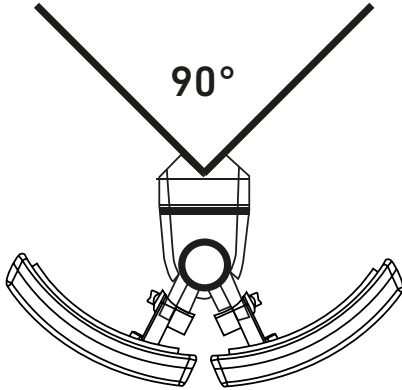

Slave

i

max. Load
500 W

Master-Master

Master-Sensor

Master-Sensor

Master-Sensor

OPTIONAL - CALI CORNER