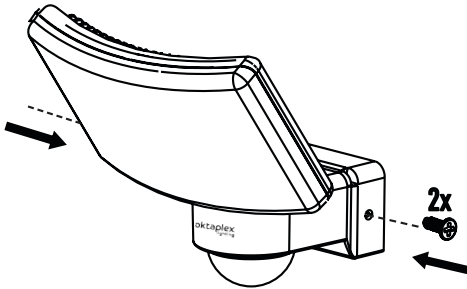

20mm

7mm

20mm

L N L Ⓧ

N L Ⓧ

INSTALLATION

6

7

8

i

INSTALLATION

Master-Slave

i max. Load
500 W

Master-Master

OPTIONAL - CALI CORNER

i Cali Corner
Art. No.: 17044
<https://oktaplex.de/produkt/cali-eckwandhalterung/>