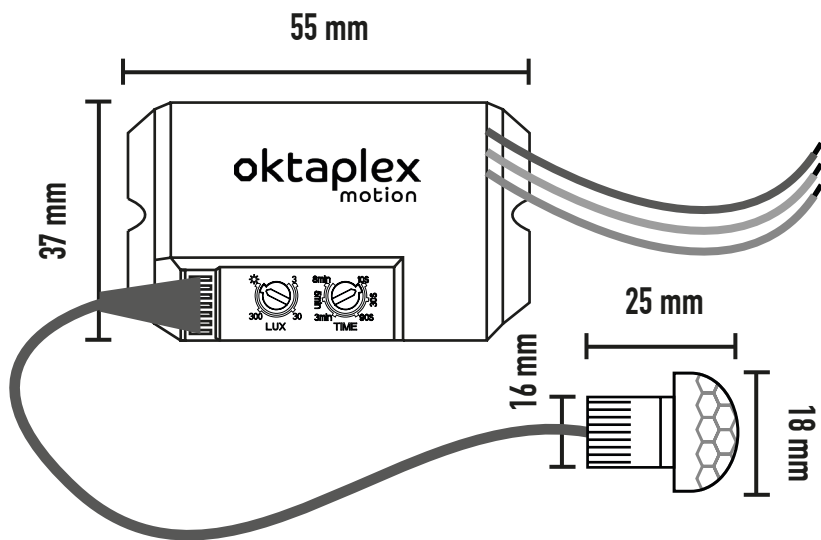

oktaplex
motion

WhatsApp