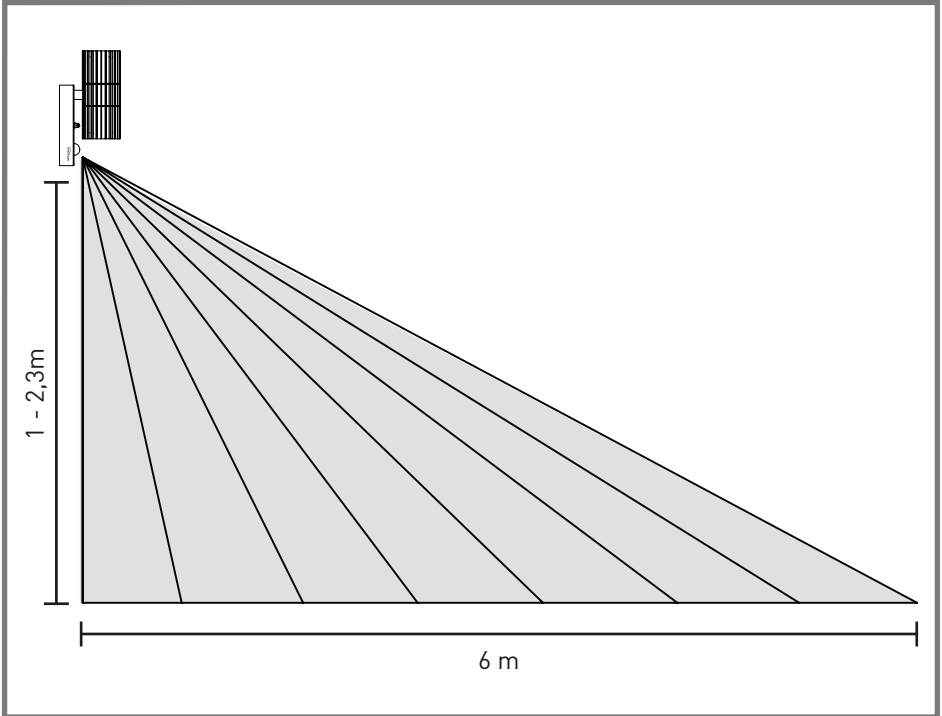

i

INSTALLATION

6

INSTALLATION

7

*not included
GU10 max. 2x 15W

8

SETTINGS