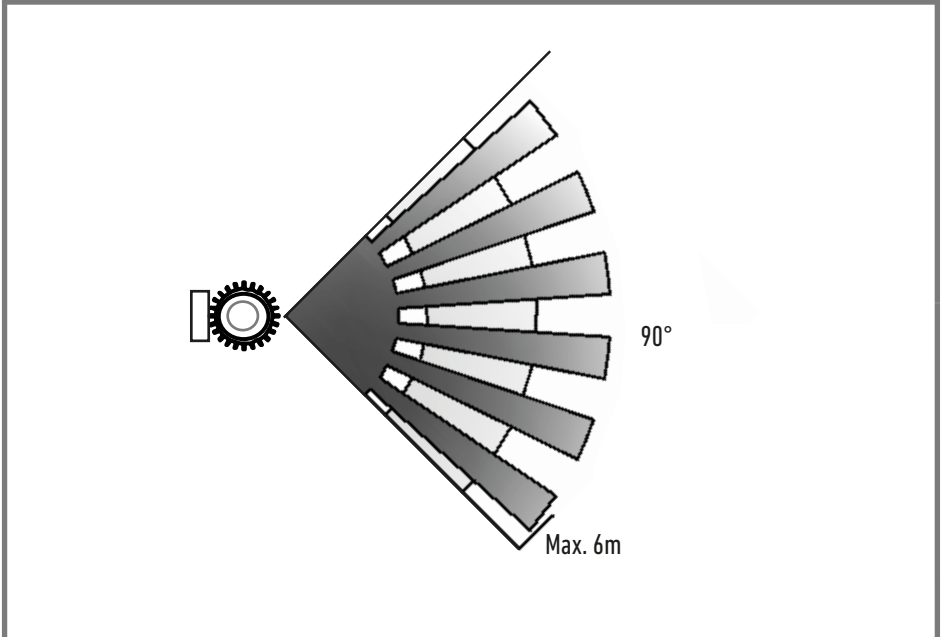

i

INSTALLATION

6

INSTALLATION

7

*not included
GU10 max. 2x 15W

8

SETTINGS