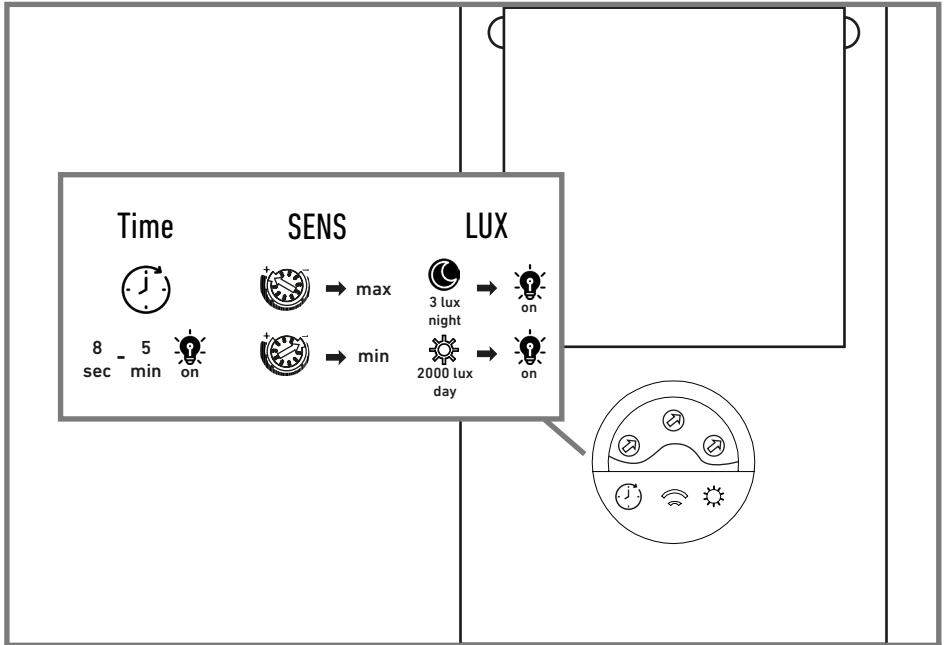

SETTINGS

WhatsApp

ETAPLEX GmbH · Langerstr. 22 · 40233 Düsseldorf · Germany
+49 211 9726 4070 · info@etaplex.de · oktaplex.de